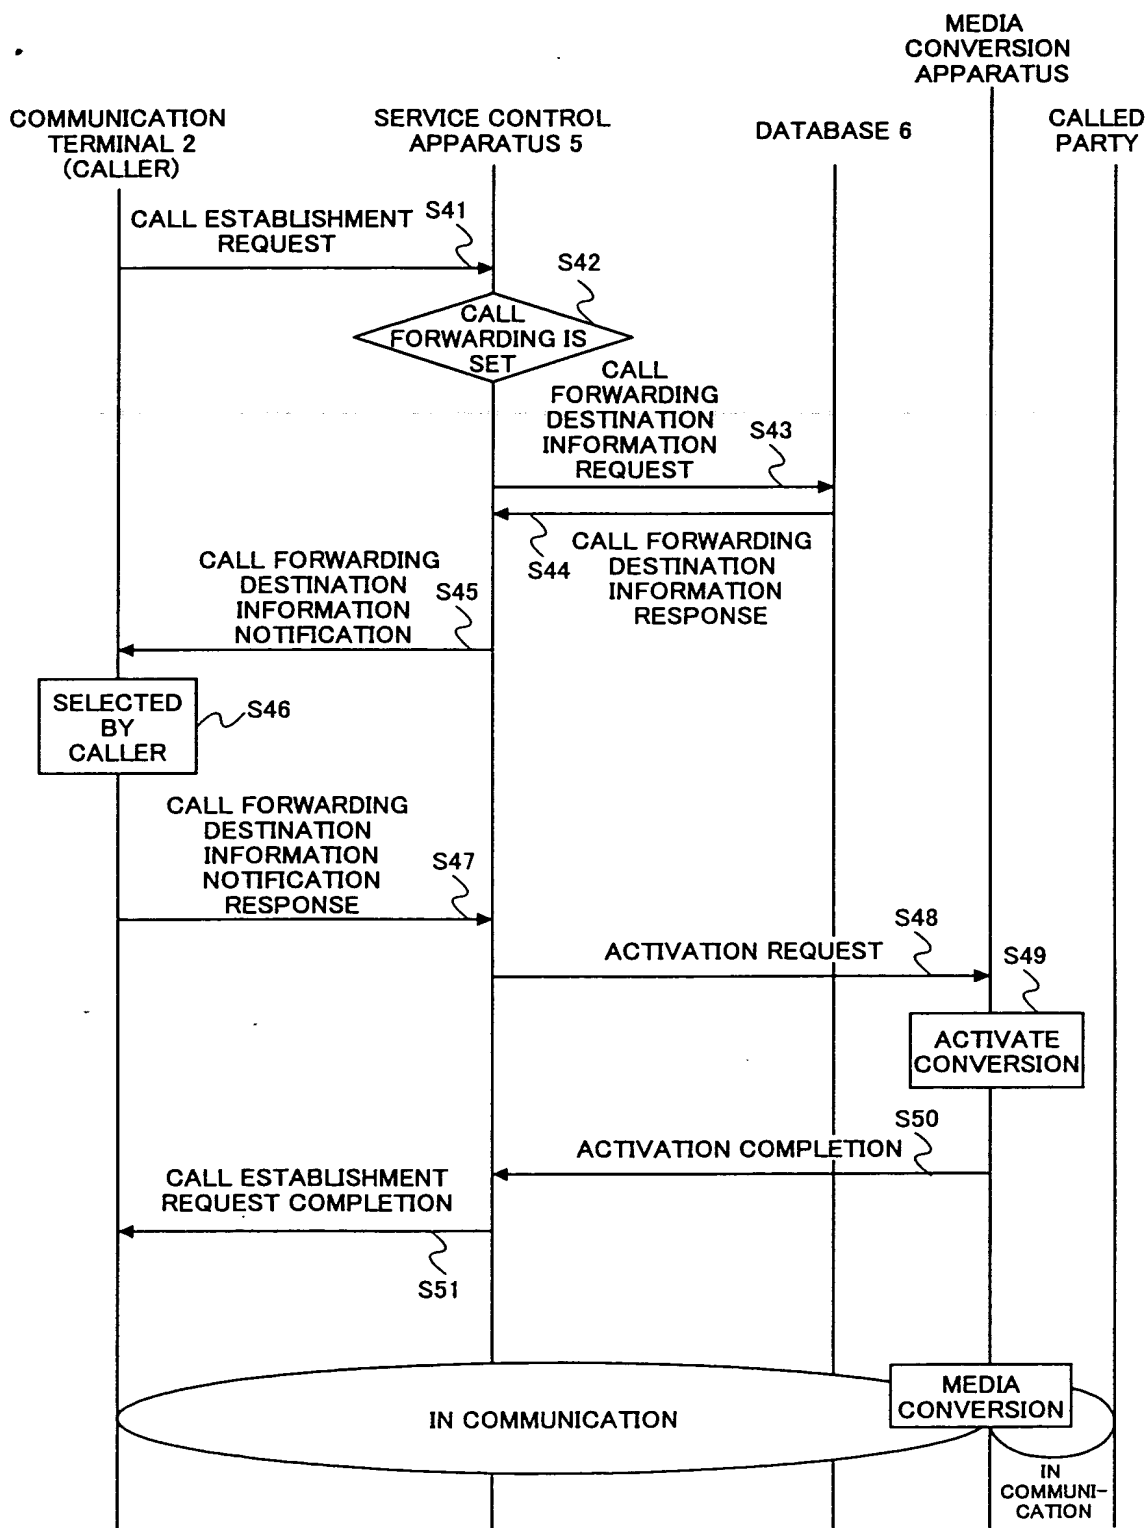

FOSTTT 05548660

FIG.1

FIG.2

FIG.3

| SUBSCRIBER NUMBER: 090-XXX-XXXX | | INCOMING CALL FORWARDING IS SET | |
|---------------------------------|------------------|---------------------------------|-------|
| | SERVICE MODES | FORWARDING DESTINATION | STATE |
| 1 | VOICE | 0468-YY-YYYY | ON |
| 2 | VOICE | 0468-YY-ZZZZ | ON |
| 3 | TV PHONE | 090-AAAA-AAAA | ON |
| 4 | E-MAIL | <u>Abcd@xxx.yyy.com</u> | ON |
| 5 | Fax | 0468-ZZ-YYYY | OFF |
| 6 | PHONE ANSWERING | PHONE ANSWERING CENTER | ON |
| 7 | CHAT (CHARACTER) | DESTINATION NW+IP ADDRESS | OFF |

FOSTT-05578660

FIG.4

FOSTT-0528660

FIG.5

FIG. 6

0992550 11501
 10517 05528660